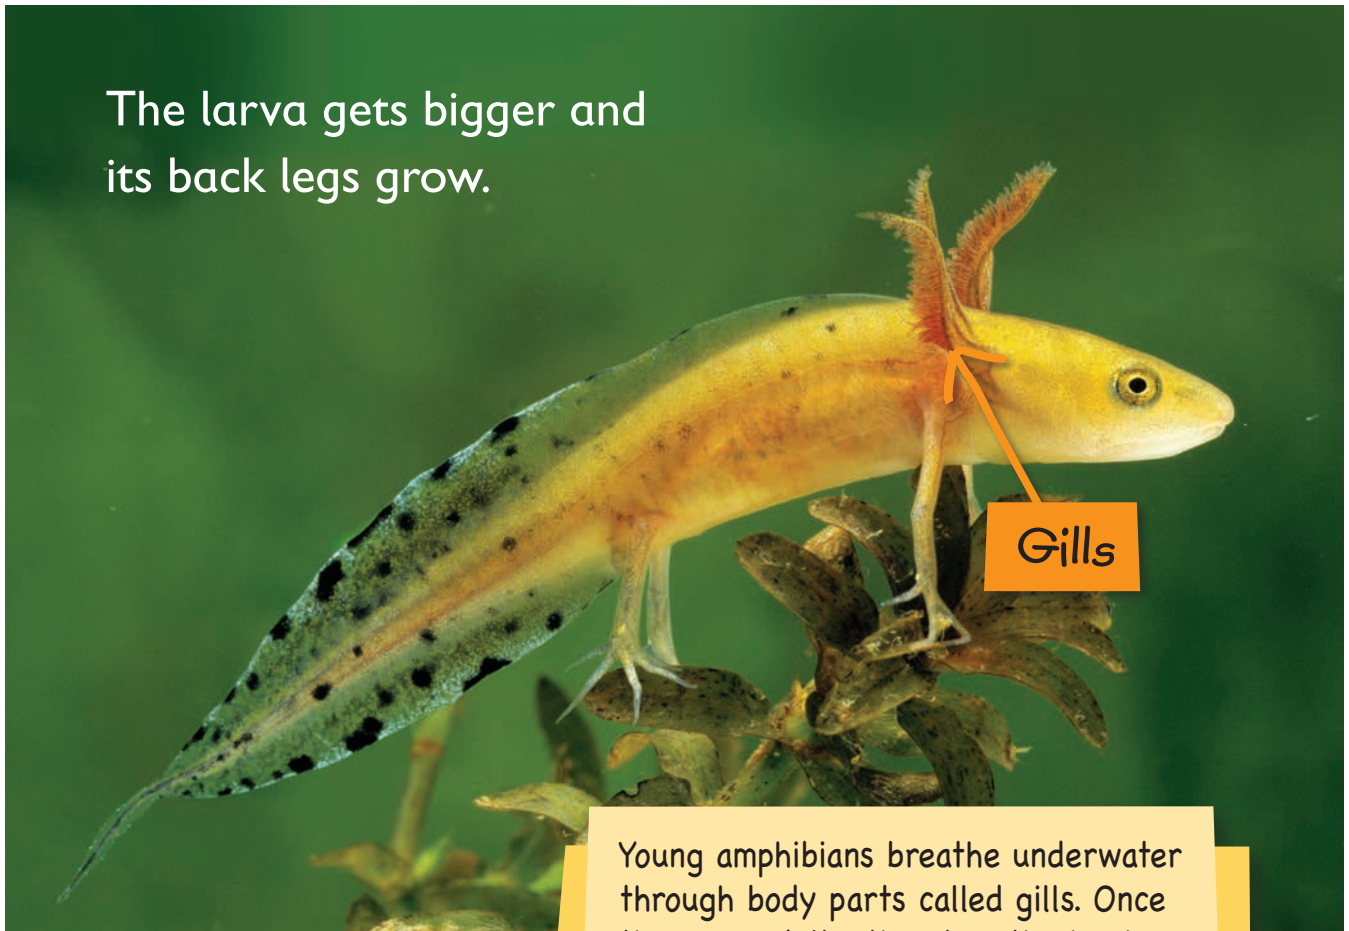

A Newt's Life

A newt is an amphibian. Amphibians start their lives in water. As adults they live on land.

A female newt lays her eggs in a pond.
A newt larva forms inside each egg.

A tiny larva hatches from an egg.
At two months old it grows front legs.

The larva gets bigger and its back legs grow.

Young amphibians breathe underwater through body parts called gills. Once they are adults, they breathe in air through their skin and with lungs.

When it is about five months old, a young newt is ready to live on land.