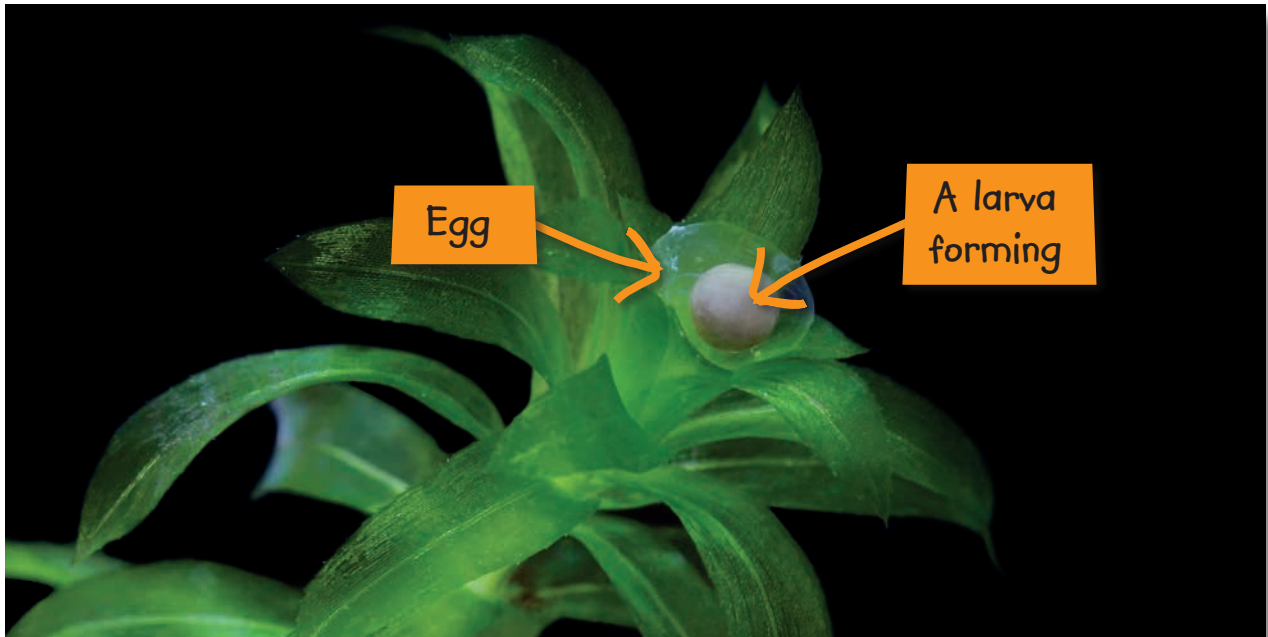

A Newt's Life

A newt is an amphibian. Amphibians start their lives in water. As adults they live on land.

A female newt lays her eggs in a pond.
A newt larva forms inside each egg.

A tiny larva hatches from an egg.
At two months old it grows front legs.

The larva gets bigger and its back legs grow.

Young amphibians breathe underwater through body parts called gills. Once they are adults, they breathe in air through their skin and with lungs.

When it is about five months old, a young newt is ready to live on land.